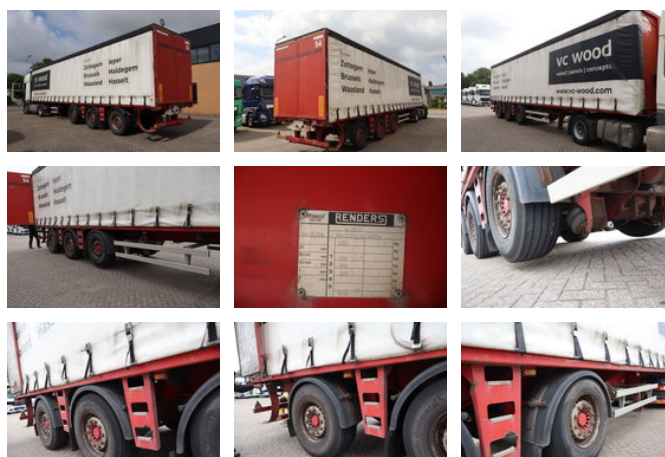

# Renders \* Steering Axle \*

## General characteristics

Brand	Renders
Subcategory	Tilt
Year of construction	2008
Date of first registration	18-06-2008
Colour	Red
Condition	Used
General state	Good
Reference	1//7/0.0